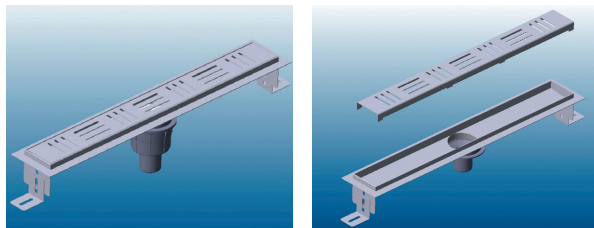

PROSHOWER BASE L

SUPER POLISHED STAINLESS STEEL
AISI 304/1.4301-V2A

DUCT BODY MADE OF AISI 304 STAINLESS STEEL

Article	Description	Pc/Pack.
PSHWDL 30	PROSHOWER BASE L-ACC-L 30 x 8 cm	1
PSHWDL 70	PROSHOWER BASE L-ACC-L 70 x 8 cm	1
PSHWDL 80	PROSHOWER BASE L-ACC-L 80 x 8 cm	1
PSHWDL 90	PROSHOWER BASE L-ACC-L 90 x 8 cm	1
PSHWDL 100	PROSHOWER BASE L-ACC-L 100 x 8 cm	1
PSHWDL 120	PROSHOWER BASE L-ACC-L 120 x 8 cm	1

PROSHOWER TILE PROSHOWER LINE

SUPER POLISHED STAINLESS STEEL
AISI 304/1.4301-V2A

Article	Description	Pc/Pack.
PSHWT 30	PROSHOWER TILE - STEEL - Grid L 30x8 cm made of AISI 304 stainless steel	1
PSHWT 70	PROSHOWER TILE - STEEL - Grid L 70 x 8 cm made of AISI 304 stainless steel	1
PSHWT 80	PROSHOWER TILE - STEEL - Grid L 80 x 8 cm made of AISI 304 stainless steel	1
PSHWT 90	PROSHOWER TILE - STEEL - Grid L 90 x 8 cm made of AISI 304 stainless steel	1
PSHWT 100	PROSHOWER TILE - STEEL - Grid L 100 x 8 cm made of AISI 304 stainless steel	1
PSHWT 120	PROSHOWER TILE - STEEL - Grid L 120 x 8 cm made of AISI 304 stainless steel	1

TILE

PSHWT 70/80/90/100/120

LINE

PSHWT 70/80/90/100/120

Article	Description	Pc/Pack.
PSHWL 70	PROSHOWER LINE - STEEL - Grid L 70 x 8 cm made of AISI 304 stainless steel	1
PSHWL 80	PROSHOWER LINE - STEEL - Grid L 80 x 8 cm made of AISI 304 stainless steel	1
PSHWL 90	PROSHOWER LINE - STEEL - Grid L 90 x 8 cm made of AISI 304 stainless steel	1
PSHWL 100	PROSHOWER LINE - STEEL - Grid L 100 x 8 cm made of AISI 304 stainless steel	1
PSHWL 120	PROSHOWER LINE - STEEL - Grid L 120 x 8 cm made of AISI 304 stainless steel	1