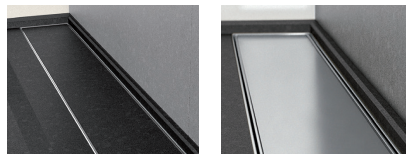

PROSHOWER TILE PROSHOWER LINE

SUPER POLISHED STAINLESS STEEL
AISI 304/1.4301-V2A

Article	Description	Pc/Pack.
PSHWT 30	PROSHOWER TILE - STEEL - Grid L 30x8 cm made of AISI 304 stainless steel	1
PSHWT 70	PROSHOWER TILE - STEEL - Grid L 70 x 8 cm made of AISI 304 stainless steel	1
PSHWT 80	PROSHOWER TILE - STEEL - Grid L 80 x 8 cm made of AISI 304 stainless steel	1
PSHWT 90	PROSHOWER TILE - STEEL - Grid L 90 x 8 cm made of AISI 304 stainless steel	1
PSHWT 100	PROSHOWER TILE - STEEL - Grid L 100 x 8 cm made of AISI 304 stainless steel	1
PSHWT 120	PROSHOWER TILE - STEEL - Grid L 120 x 8 cm made of AISI 304 stainless steel	1