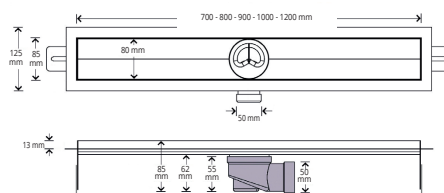

PSHWDL 70 / 80 / 90 / 100 / 120

PROSHOWER TILE PROSHOWER LINE

SUPER POLISHED STAINLESS STEEL
AISI 304/1.4301-V2A

Article	Description	Pc/Pack.
PSHWT 30	PROSHOWER TILE - STEEL - Grid L 30x8 cm made of AISI 304 stainless steel	1
PSHWT 70	PROSHOWER TILE - STEEL - Grid L 70 x 8 cm made of AISI 304 stainless steel	1
PSHWT 80	PROSHOWER TILE - STEEL - Grid L 80 x 8 cm made of AISI 304 stainless steel	1
PSHWT 90	PROSHOWER TILE - STEEL - Grid L 90 x 8 cm made of AISI 304 stainless steel	1
PSHWT 100	PROSHOWER TILE - STEEL - Grid L 100 x 8 cm made of AISI 304 stainless steel	1
PSHWT 120	PROSHOWER TILE - STEEL - Grid L 120 x 8 cm made of AISI 304 stainless steel	1